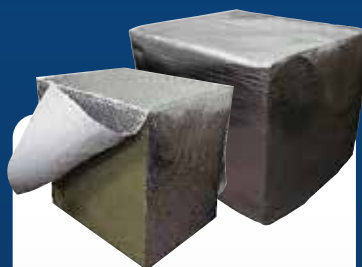

- Abate Heat Gain or Heat Loss
- Custom Sizes Available
- Reduce Warehouse Storage Needs
- Can Be Reused and Repurposed
- Cushion as They Insulate, Protecting Your Contents
- Decrease the Size and Amount of Gel Packs Required
- Take Up a Fraction of the Space as Compared to EPS Foam

**QUOTES-SAMPLES
or PLACE AN ORDER**

Call: 800.776.3645
Email: packaging@insul.net
Visit: insultote.net/shop

BOX LINERS

InsulTote box liners turn any box into an insulated shipper. InsulTote liners are a cost-effective alternative to bulky insulated boxes and are comparable to EPS up to 1.25" wall thickness. Available in virtually any size with no minimums and no up charge.

MAILER POUCHES

InsulTote pouches offer ideal protection for flat or smaller items because they cushion as they insulate and can be made in custom sizes. No exterior box needed.

CUSTOM SOLUTIONS

Whether large or small, hot or cold, InsulTote products can be tailored to any size, shape or style. We'll work with you until our design meets your needs.

PALLET COVERS

InsulTote pallet covers are available in a variety of sizes and can be produced in a seamed or flap style to make protecting cargo that much easier.

GEL/ICE PACKS

We offer a variety of reusable cold packs, including moisture resistant styles, that help maintain ideal temperatures for your items.