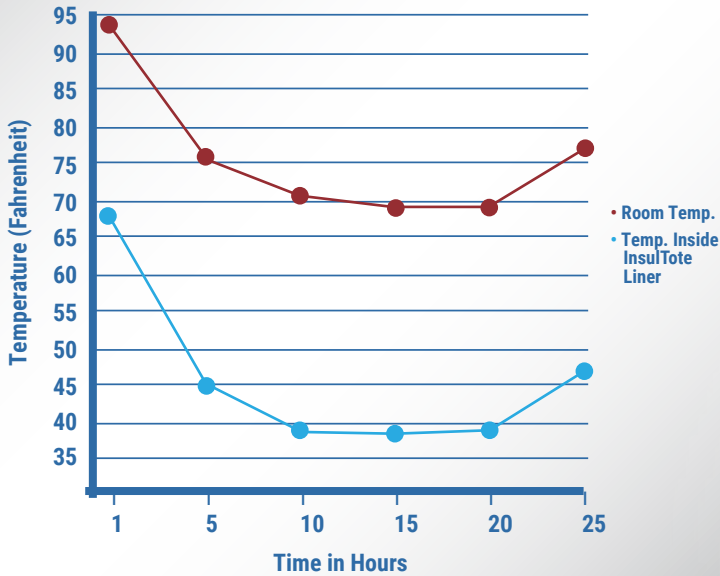

InsulTote® Products Protect Against Heat Gain and Heat Loss

InsulTote®

INSULATED SHIPPING PRODUCTS

by
i.e. INNOVATIVE ENERGY, INC.

Temperature Comparison

Testing was conducted in a controlled environment using a standard corrugated box lined with an InsulTote insulated box liner. Items placed inside the liner were (12) 4.25 oz candy bars and (4) coolant bricks.